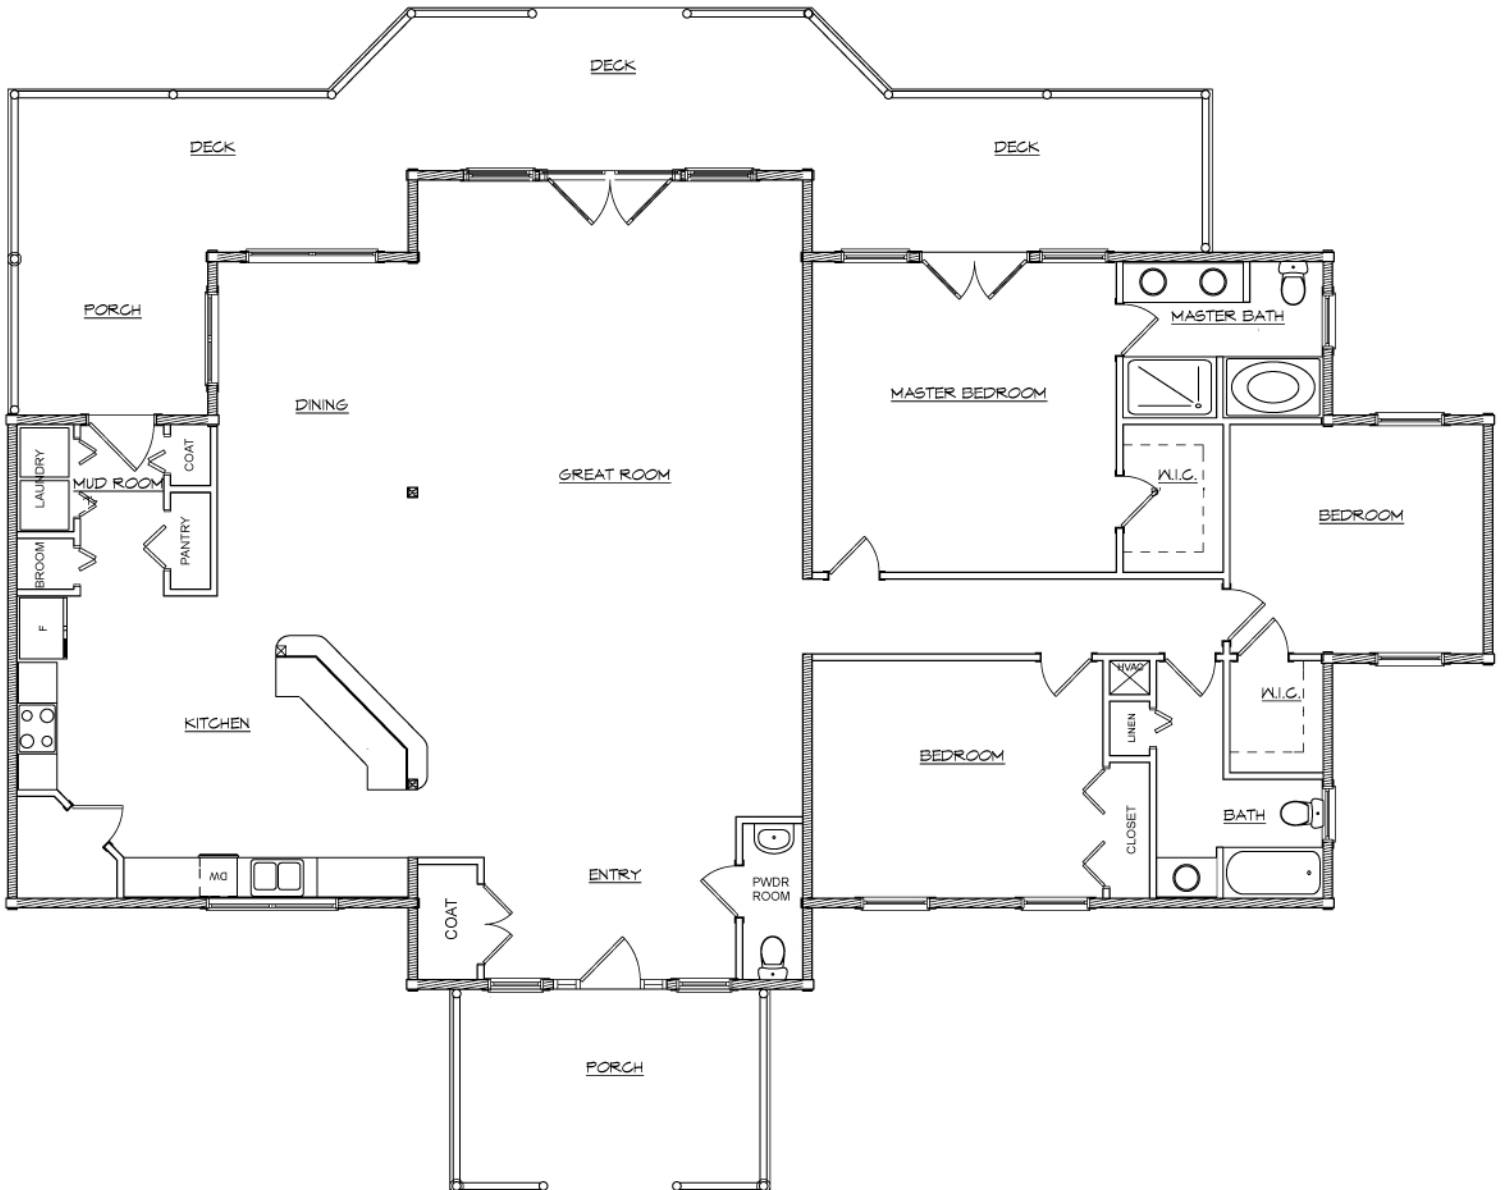

Web: www.loghomesofthesmokies.net **Email:** info@loghomesofthesmokies.net

Toll Free Phone Number: 1-(888) 586-1916

SKYLINE CAMP

MAIN FLOOR PLAN