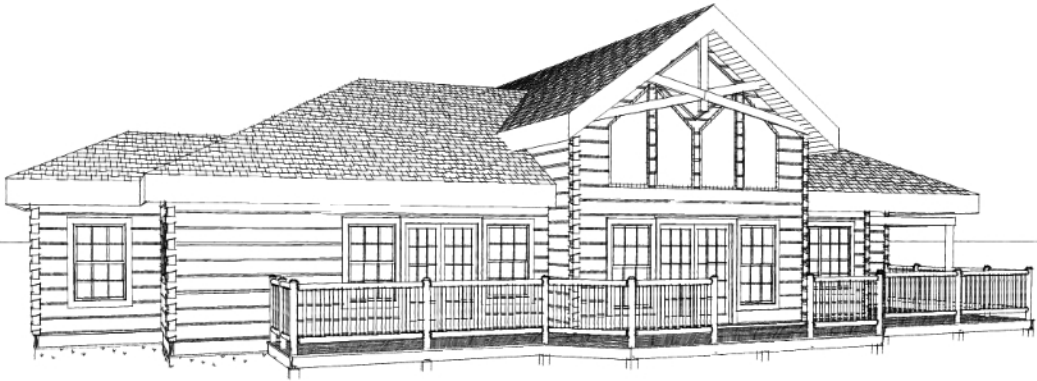

Web: www.loghomesofthesmokies.net **Email:** info@loghomesofthesmokies.net

Toll Free Phone Number: 1-(888) 586-1916

SKYLINE CAMP

MAIN FLOOR PLAN